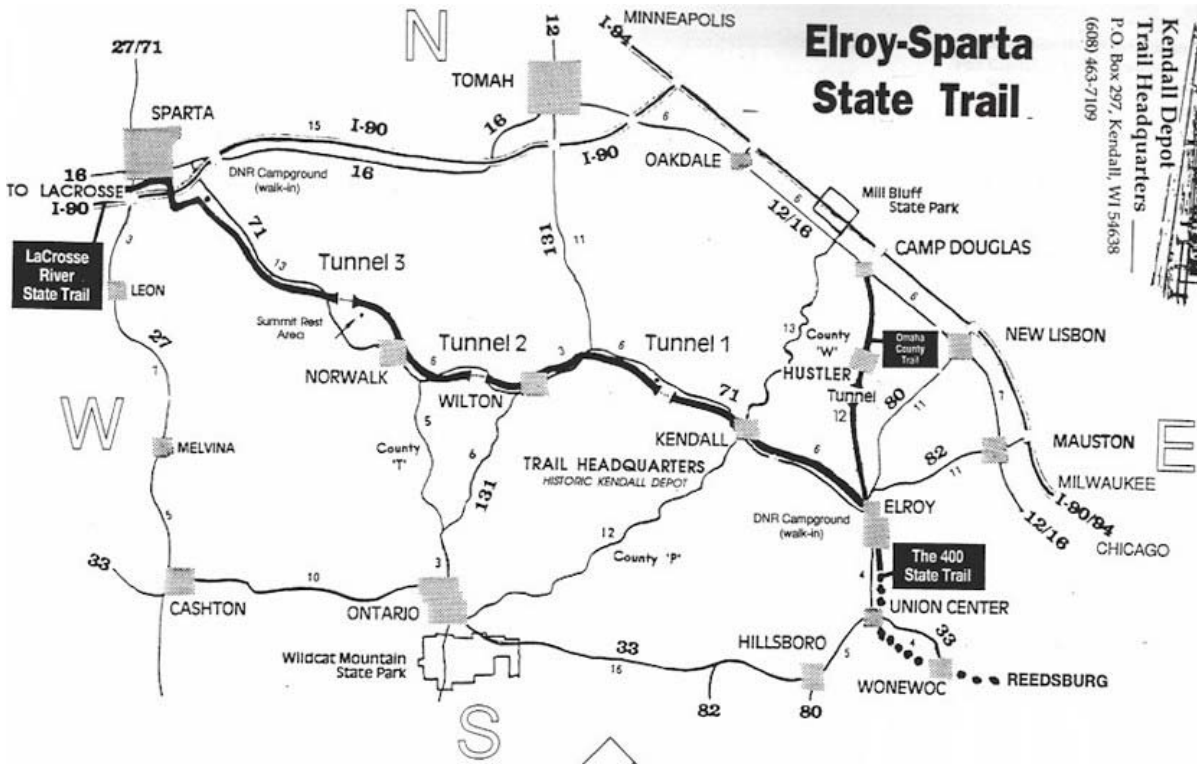

Elroy-Sparta State Trail

WISCONSIN'S
Elroy-Sparta State Trail

Kendall Depot
Trail Headquarters
P.O. Box 297, Kendall, WI 53638
(608) 463-7109

SPARTA		MILWAUKEE	
8	TUNNEL #3-3/4 MI	11	3
14	NORWALK	17	9
17	TUNNEL #2-1/4 MI	23	15
23	WILTON	26	18
26	TUNNEL #1-1/4 MI	32	24
32	KENDALL		
	ELROY		